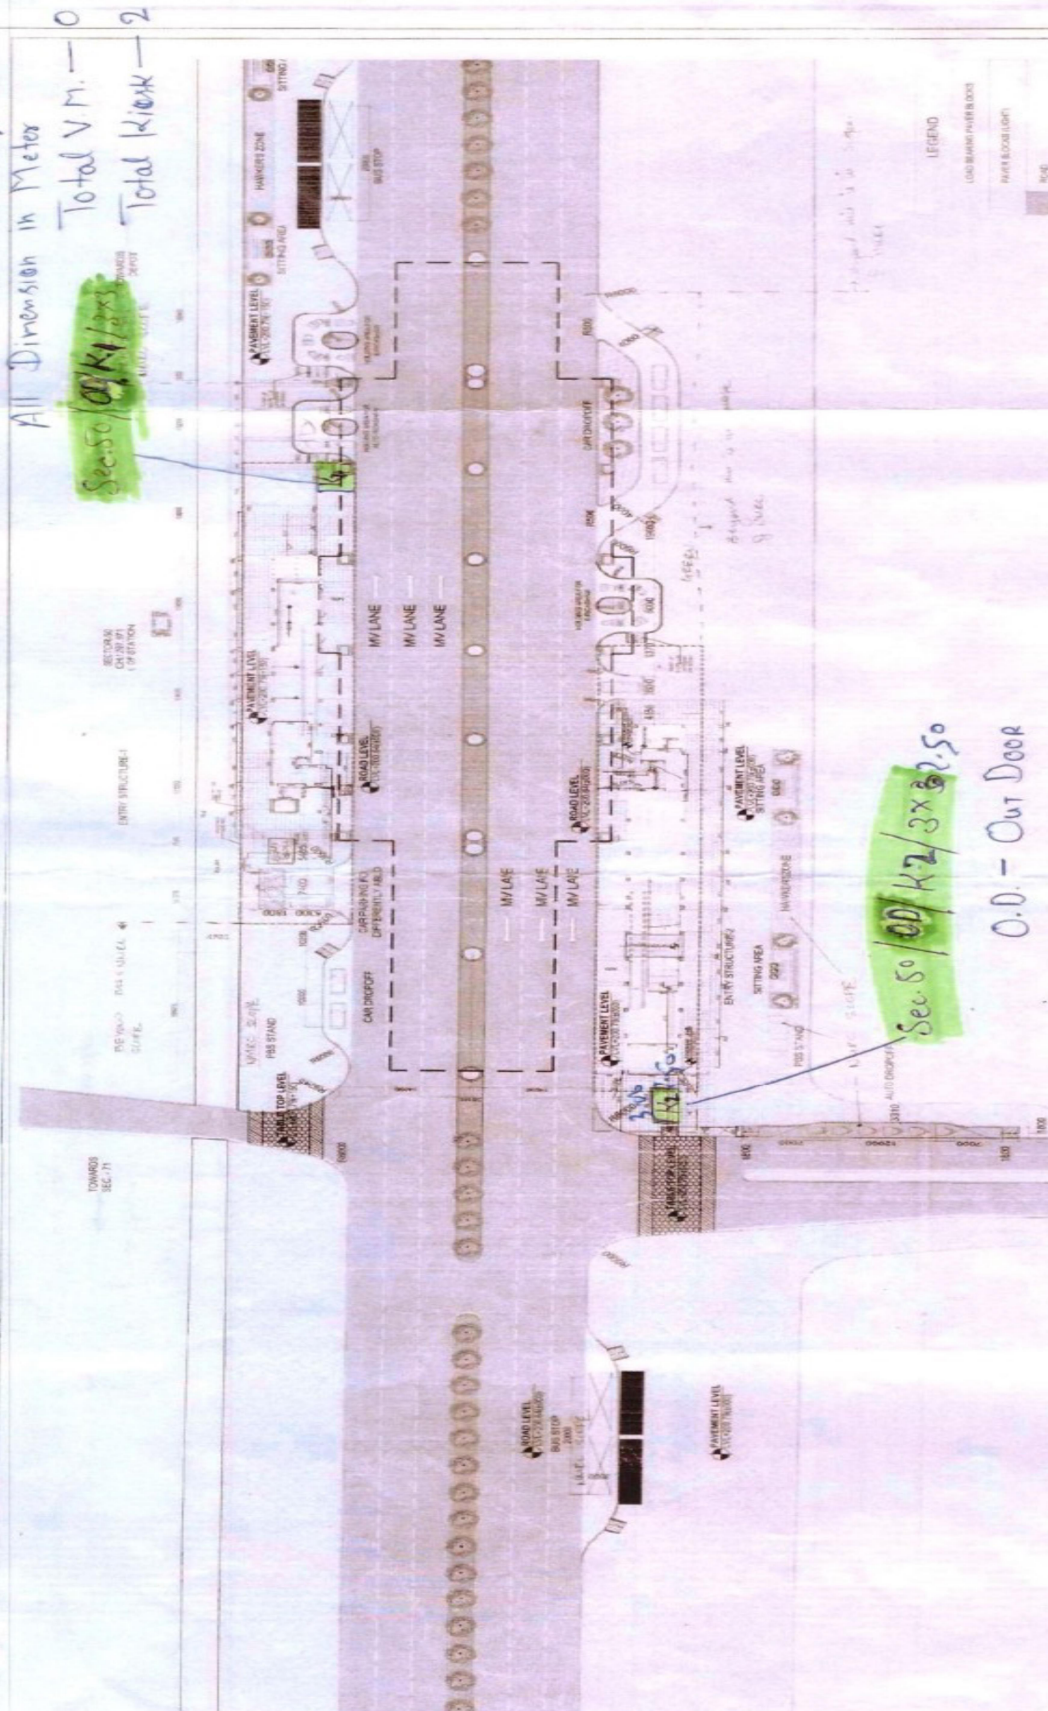

- VENDING MACHINE (0 To 5 sqm)

- Kiosk (5 To 10 sqm)

Sector - 50
(Ground level)

All Dimension in Meter

Total V.M. - 0

Total Kiosk - 2

Sec 50 / 00/ K1 / 3x5

Sec 50 / 00/ K2 / 3x5

O.D. - Out Door

LEGEND

LOAD BEARING PARTS

PARTS & EQUIPMENT

PAGE